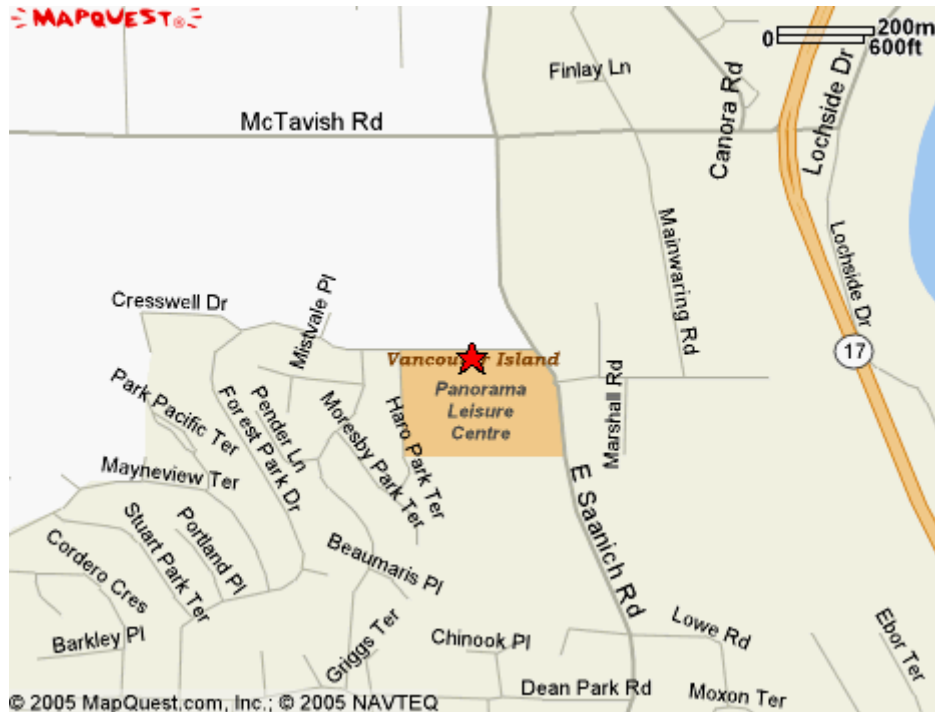

Panorama

Location: 1885 Forest Park, Sidney. From the Pat Bay Highway (Hwy 17) head West on McTavish Road, take second left on East Saanich Road and arena is on right hand side.

Parking: South lot (second parking lot) and use North entrance .

Radio room: From parking lot enter building by the South door. Go through to back of hall area. Find radio table on left looking into rink A. There are two rinks at this arena.

Radio: Box 11 IC-2100H.. Radio is to be on Channel 9 146.660 MHz (-600 kHz) with 100 Hz tone. **Antenna:** Place j-pole antenna outside emergency exit door using long coax. Power cable to be plugged in next to vending machine.