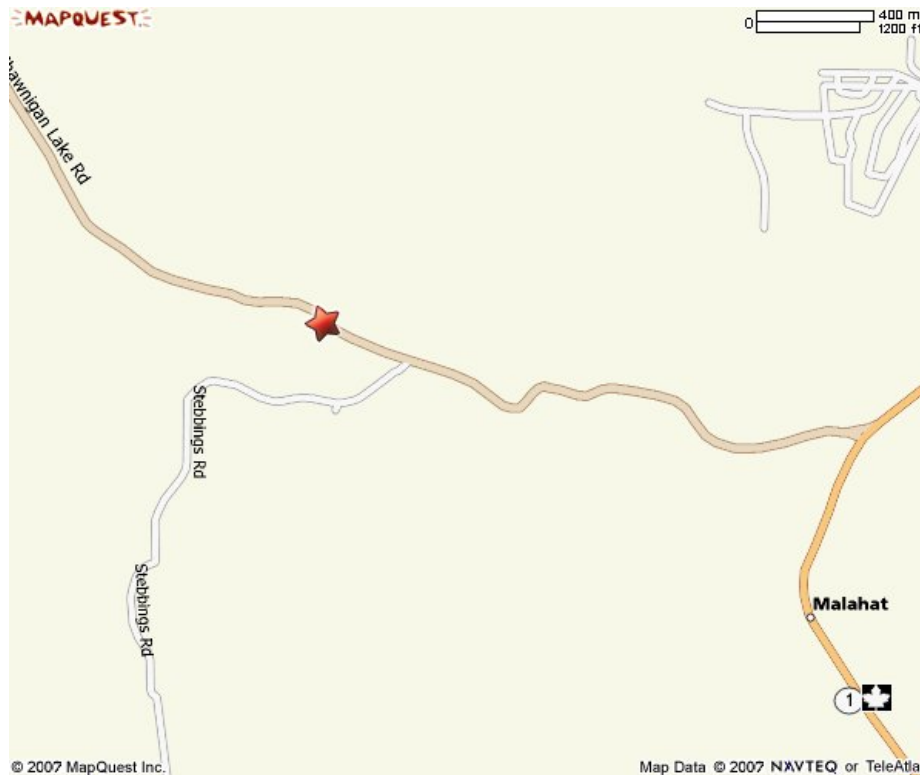

# Kerry Park

**Location:** 1035 Shawnigan Mill Bay Road, Mill Bay. In Mill Bay, heading North on Hwy 1, turn left onto Shawnigan Mill Bay Road. The Rec Centre is located on the right hand side.

**Parking:** Next to the arena.

**Radio Room:** Enter the front door, turn left and setup opposite the concession stand near the vending machines. There is an AC outlet  $\frac{3}{4}$  up the wall opposite the concession stand.

**Radio:** Since this is a new location, you will need to experiment to find the best location for the antenna. Use 146.660 with a 100 Hz tone (channel 9)