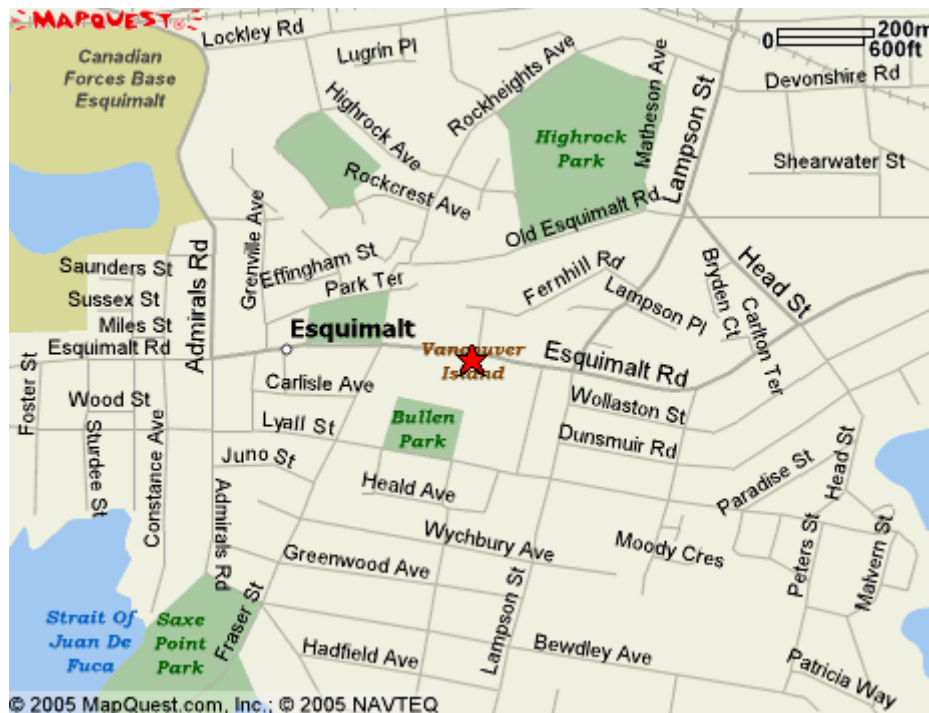

Esquimalt

Location: Esquimalt Plaza at 1151 Esquimalt Road between Lampson Street and Fraser Street.

Parking: Available behind the arena.

Radio room: Enter by the main doors of arena (facing Esquimalt Road), turn left and go upstairs. Set up the radio station overlooking ice rink – you will need the AC extension cord. AC outlet is on hockey rink side near the concession. Alternate location for radio is downstairs if too noisy upstairs.